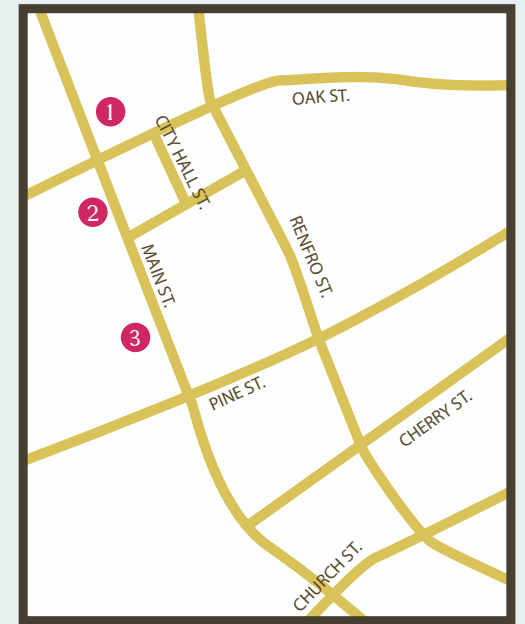

*Navigating the
Surry Sonker Trail*

Surry Sonker Trail

- 1 **Old North State Winery**
308 N. Main St., Mount Airy, NC 27030
(336) 789-9463
www.oldnorthstatewinery.com
- 2 **Down Home Restaurant**
243 North Main St., Mount Airy, NC 27030
(336) 783-0007
www.fb.com/mtairydownhome
- 3 **Miss Angel's Heavenly Pies**
153 N. Main St., Mount Airy, NC 27030
(336) 786-1537
www.MissAngelsHeavenlyPiesInc.com
- 4 **The Living Room - Coffeehouse & Winebar**
215 E. Main St., Pilot Mountain, NC 27041
(336) 444-4359
www.TheLivingRoomPM.com
- 5 **Rockford General Store**
5174 Rockford Rd., Dobson, NC 27017
(336) 374-5317
www.RockfordGeneralStore.com
- 6 **Roxxi & Lulu's Bakery**
280 Standard St., Elkin, NC 28621
(336) 530-4004
www.RoxxiandLulusBakery.webs.com
- 7 **Southern on Main**
102 E. Main St., Elkin, NC 28621
(336) 258-2144
www.fb.com/SouthernOnMain
- 8 **Putters Patio & Grill**
134 Twin Oaks Rd., Dobson, NC 27017
(336) 353-1075
www.PuttersPatioAndGrill.com

Mount Airy Map

Elkin Map