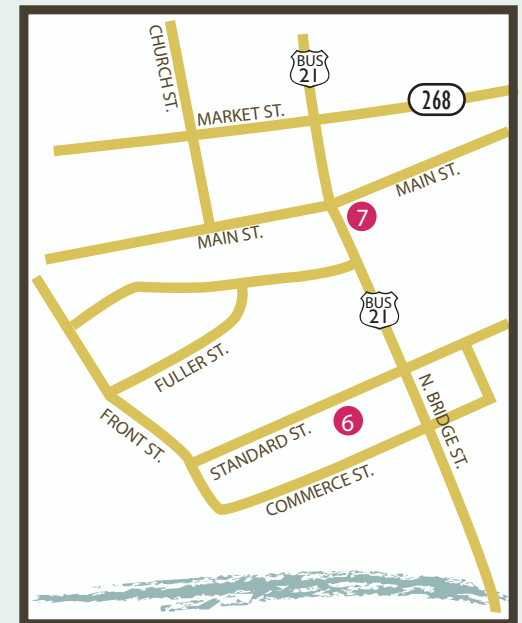

*Navigating the  
Surry Sonker Trail*

# Surry Sonker Trail

- 1 Old North State Winery  
308 N. Main St., Mount Airy, NC 27030  
(336) 789-9463  
www.OldNorthStateWinery.com
- 2 Anchored Bakery  
139 Moore Ave., Mount Airy, NC 27030  
(336) 705-3449  
www.fb.com/AnchoredMtAiry
- 3 Miss Angel's Heavenly Pies  
153 N. Main St., Mount Airy, NC 27030  
(336) 786-1537  
www.MissAngelsHeavenlyPiesInc.com
- 4 The Living Room at Hilda's Place  
215 E. Main St., Pilot Mountain, NC 27041  
(336) 444-4359  
www.TheLivingRoomPM.com
- 5 Rockford General Store  
5174 Rockford Rd., Dobson, NC 27017  
(336) 374-5317  
www.RockfordGeneralStore.com
- 6 Roxxi & Lulu's Bistro & Bakery  
280 Standard St., Elkin, NC 28621  
(336) 530-4004  
www.RoxxiandLulusBakery.webs.com
- 7 Southern on Main  
102 E. Main St., Elkin, NC 28621  
(336) 258-2144  
www.fb.com/SouthernOnMain
- 8 Skull Camp Smokehouse & Brewery  
2000 N. Bridge St., Elkin, NC 28621  
(336) 258-8124  
www.SkullCampBrewing.com/restaurant
- 9 Putters Patio & Grill  
134 Twin Oaks Rd., Dobson, NC 27017  
(336) 353-1075  
www.PuttersPatioAndGrill.com

NORTH CAROLINA / VIRGINIA BORDER

*Mount Airy Map*

*Elkin Map*

(800) 948-0949    www.SonkerTrail.org