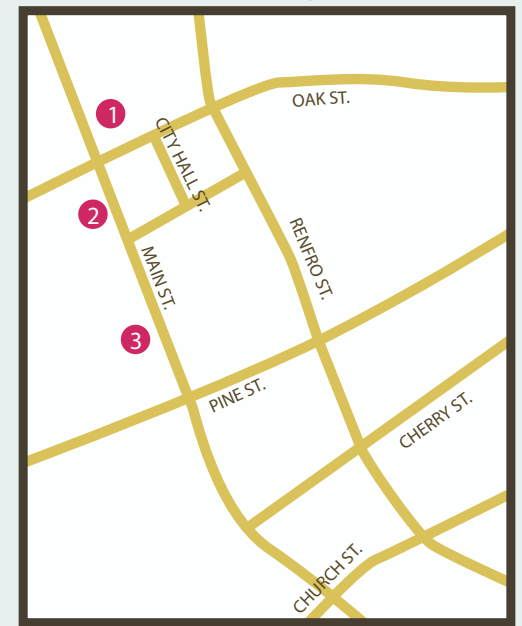

*Navigating the  
Surry Sonker Trail*

# Surry Sonker Trail

- 1 Old North State Winery  
308 N. Main St., Mount Airy, NC 27030  
(336) 789-9463  
www.OldNorthStateWinery.com
- 2 Anchored Bakery  
139 Moore Ave., Mount Airy, NC 27030  
(336) 705-3449  
www.fb.com/AnchoredMtAiry
- 3 Miss Angel's Heavenly Pies  
153 N. Main St., Mount Airy, NC 27030  
(336) 786-1537  
www.MissAngelsHeavenlyPiesInc.com
- 4 The Living Room at Hilda's Place  
215 E. Main St., Pilot Mountain, NC 27041  
(336) 444-4359  
www.TheLivingRoomPM.com
- 5 Rockford General Store  
5174 Rockford Rd., Dobson, NC 27017  
(336) 374-5317  
www.RockfordGeneralStore.com
- 6 Roxxi & Lulu's Bistro & Bakery  
280 Standard St., Elkin, NC 28621  
(336) 530-4004  
www.RoxxiandLulusBakery.webs.com
- 7 Southern on Main  
102 E. Main St., Elkin, NC 28621  
(336) 258-2144  
www.fb.com/SouthernOnMain
- 8 Skull Camp Smokehouse & Brewery  
2000 N. Bridge St., Elkin, NC 28621  
(336) 258-8124  
www.SkullCampBrewing.com/restaurant
- 9 Putters Patio & Grill  
134 Twin Oaks Rd., Dobson, NC 27017  
(336) 353-1075  
www.PuttersPatioAndGrill.com

NORTH CAROLINA / VIRGINIA BORDER

*Mount Airy Map*

*Elkin Map*

(800) 948-0949    www.SonkerTrail.org