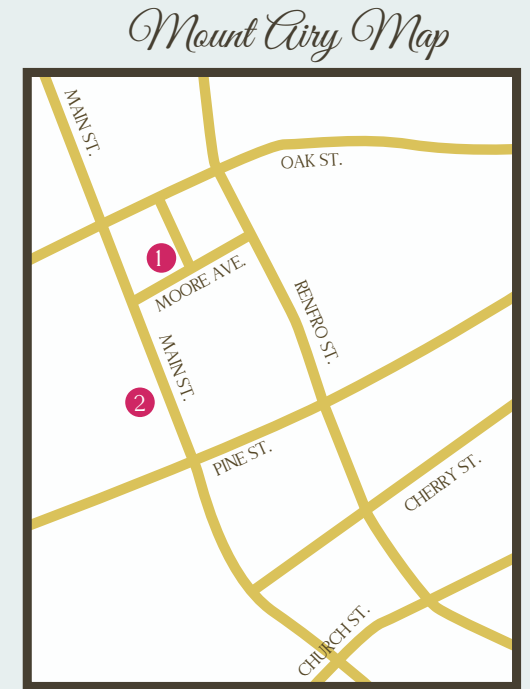

*Navigating the  
Surry Sonker Trail*

# Surry Sonker Trail

- 1 **Anchored Bakery**  
139 Moore Ave., Mount Airy, NC 27030  
(336) 705-3449  
[www.fb.com/AnchoredMtAiry](http://www.fb.com/AnchoredMtAiry)
- 2 **Miss Angel's Heavenly Pies**  
153 N. Main St., Mount Airy, NC 27030  
(336) 786-1537  
[www.MissAngelsHeavenlyPiesInc.com](http://www.MissAngelsHeavenlyPiesInc.com)
- 3 **The Living Room at Hilda's Place**  
215 E. Main St., Pilot Mountain, NC 27041  
(336) 444-4359  
[www.TheLivingRoomPM.com](http://www.TheLivingRoomPM.com)
- 4 **Rockford General Store**  
5174 Rockford Rd., Dobson, NC 27017  
(336) 374-5317  
[www.RockfordGeneralStore.com](http://www.RockfordGeneralStore.com)
- 5 **Southern on Main**  
102 E. Main St., Elkin, NC 28621  
(336) 258-2144  
[www.fb.com/SouthernOnMain](http://www.fb.com/SouthernOnMain)
- 6 **Skull Camp Smokehouse & Brewery**  
2000 N. Bridge St., Elkin, NC 28621  
(336) 258-8124  
[www.SkullCampBrewing.com/restaurant](http://www.SkullCampBrewing.com/restaurant)