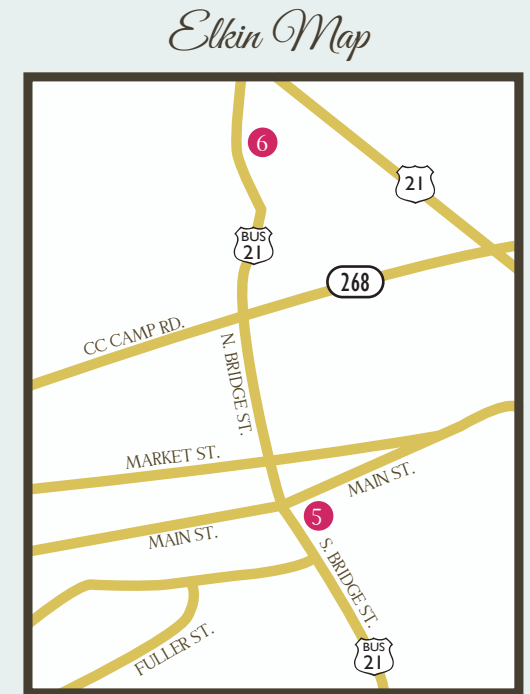

*Navigating the  
Surry Sonker Trail*

# Surry Sonker Trail

- 1 **Anchored Bakery**  
139 Moore Ave., Mount Airy, NC 27030  
(336) 705-3449  
[www.fb.com/AnchoredMtAiry](http://www.fb.com/AnchoredMtAiry)
- 2 **Miss Angel's Heavenly Pies**  
153 N. Main St., Mount Airy, NC 27030  
(336) 786-1537  
[www.MissAngelsHeavenlyPiesInc.com](http://www.MissAngelsHeavenlyPiesInc.com)
- 3 **The Living Room at Hilda's Place**  
215 E. Main St., Pilot Mountain, NC 27041  
(336) 444-4359  
[www.TheLivingRoomPM.com](http://www.TheLivingRoomPM.com)
- 4 **Rockford General Store**  
5174 Rockford Rd., Dobson, NC 27017  
(336) 374-5317  
[www.RockfordGeneralStore.com](http://www.RockfordGeneralStore.com)
- 5 **Southern on Main**  
102 E. Main St., Elkin, NC 28621  
(336) 258-2144  
[www.fb.com/SouthernOnMain](http://www.fb.com/SouthernOnMain)
- 6 **Skull Camp Smokehouse & Brewery**  
2000 N. Bridge St., Elkin, NC 28621  
(336) 258-8124  
[www.SkullCampBrewing.com/restaurant](http://www.SkullCampBrewing.com/restaurant)