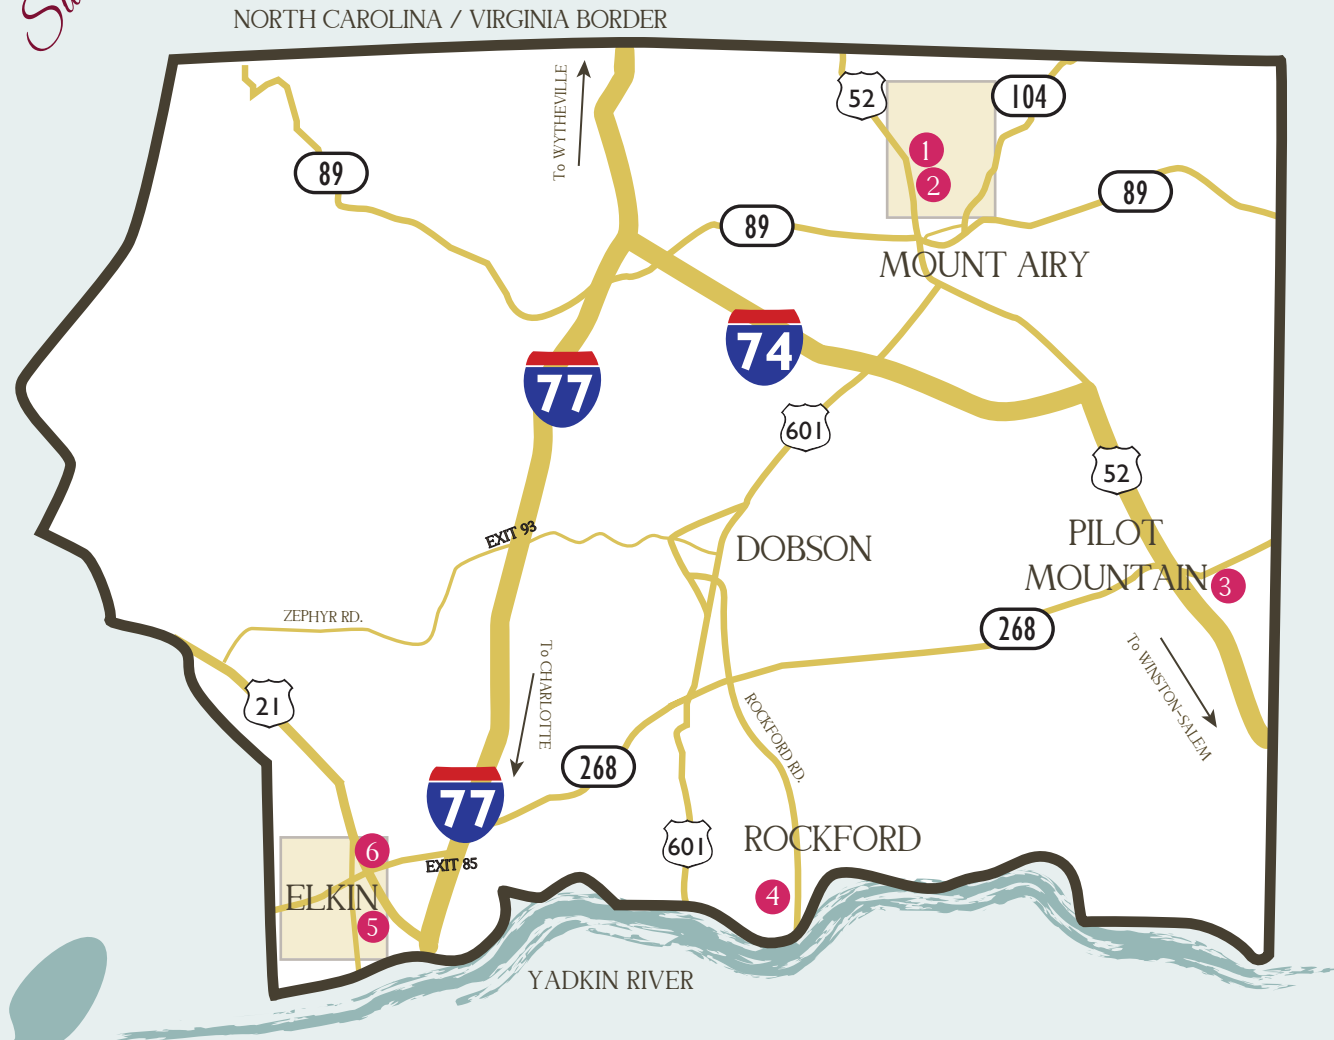

*Navigating the  
Surry Sonker Trail*

# Surry Sonker Trail

- 1 **Anchored Bakery**  
139 Moore Ave., Mount Airy, NC 27030  
(336) 705-3449  
[www.fb.com/AnchoredMtAiry](http://www.fb.com/AnchoredMtAiry)
- 2 **Miss Angel's Heavenly Pies**  
153 N. Main St., Mount Airy, NC 27030  
(336) 786-1537  
[www.MissAngelsHeavenlyPiesInc.com](http://www.MissAngelsHeavenlyPiesInc.com)
- 3 **The Living Room at Hilda's Place**  
215 E. Main St., Pilot Mountain, NC 27041  
(336) 444-4359  
[www.TheLivingRoomPM.com](http://www.TheLivingRoomPM.com)
- 4 **Rockford General Store**  
5174 Rockford Rd., Dobson, NC 27017  
(336) 374-5317  
[www.RockfordGeneralStore.com](http://www.RockfordGeneralStore.com)
- 5 **Southern on Main**  
102 E. Main St., Elkin, NC 28621  
(336) 258-2144  
[www.fb.com/SouthernOnMain](http://www.fb.com/SouthernOnMain)
- 6 **Skull Camp Smokehouse & Brewery**  
2000 N. Bridge St., Elkin, NC 28621  
(336) 258-8124  
[www.SkullCampBrewing.com/restaurant](http://www.SkullCampBrewing.com/restaurant)

(800) 948-0949 [www.SonkerTrail.org](http://www.SonkerTrail.org)